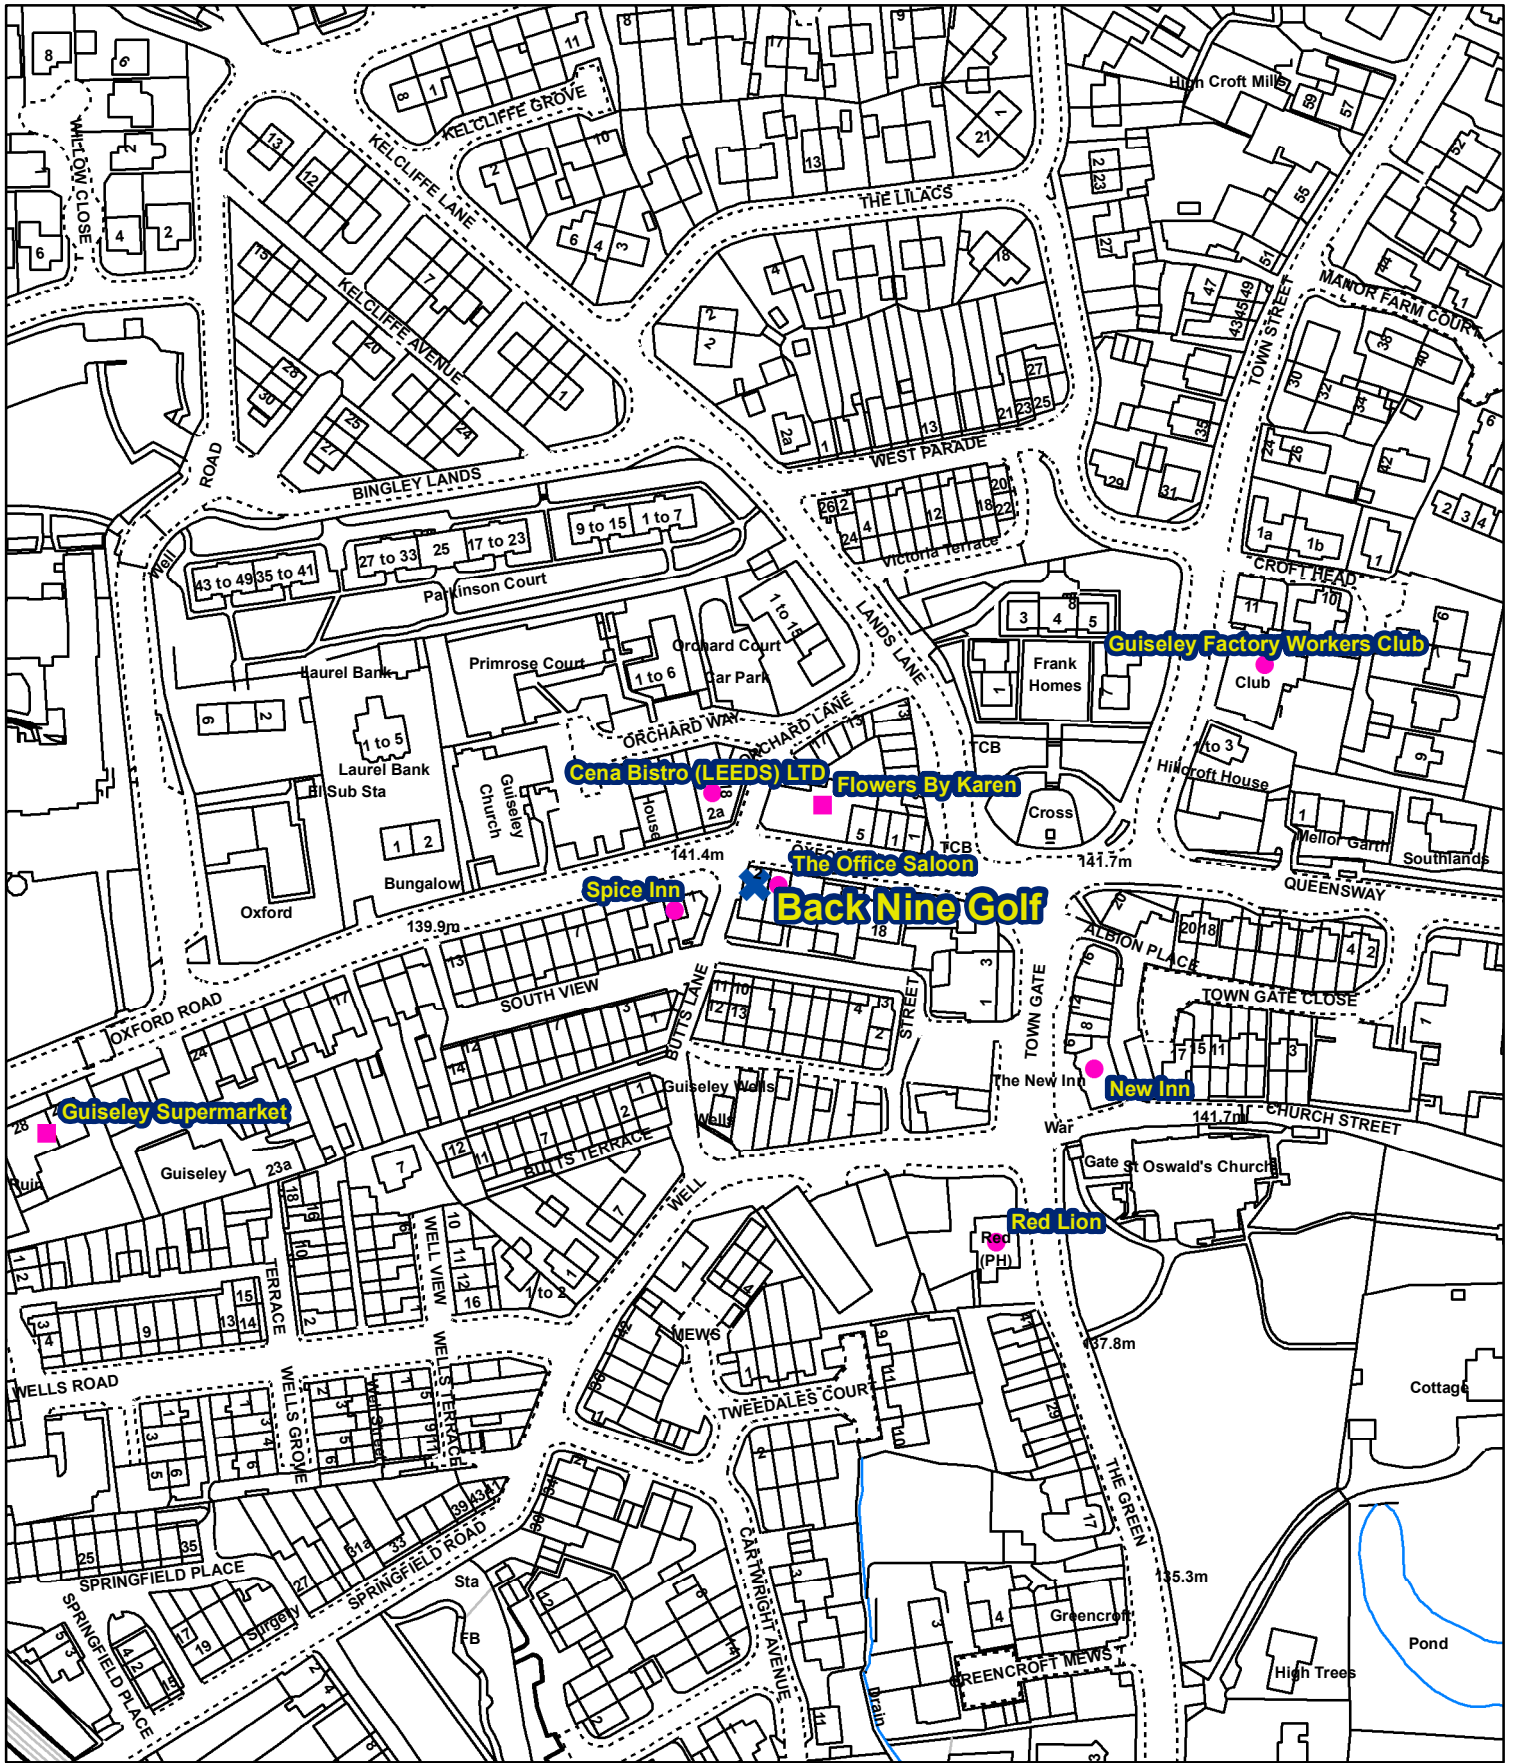

Appendix B

This map is based upon the Ordnance Survey's digital data with the permission of the Ordnance Survey on behalf of the controller of Her Majesty's Stationary Office

© Unauthorised reproduction infringes Crown Copyright and may lead to prosecution or civil proceedings

Leeds City Council O.S. Licence No 1000019567
 © Crown Copyright all rights reserved

Key	
	On licence
	Late night refreshment
	Off licence
	Other